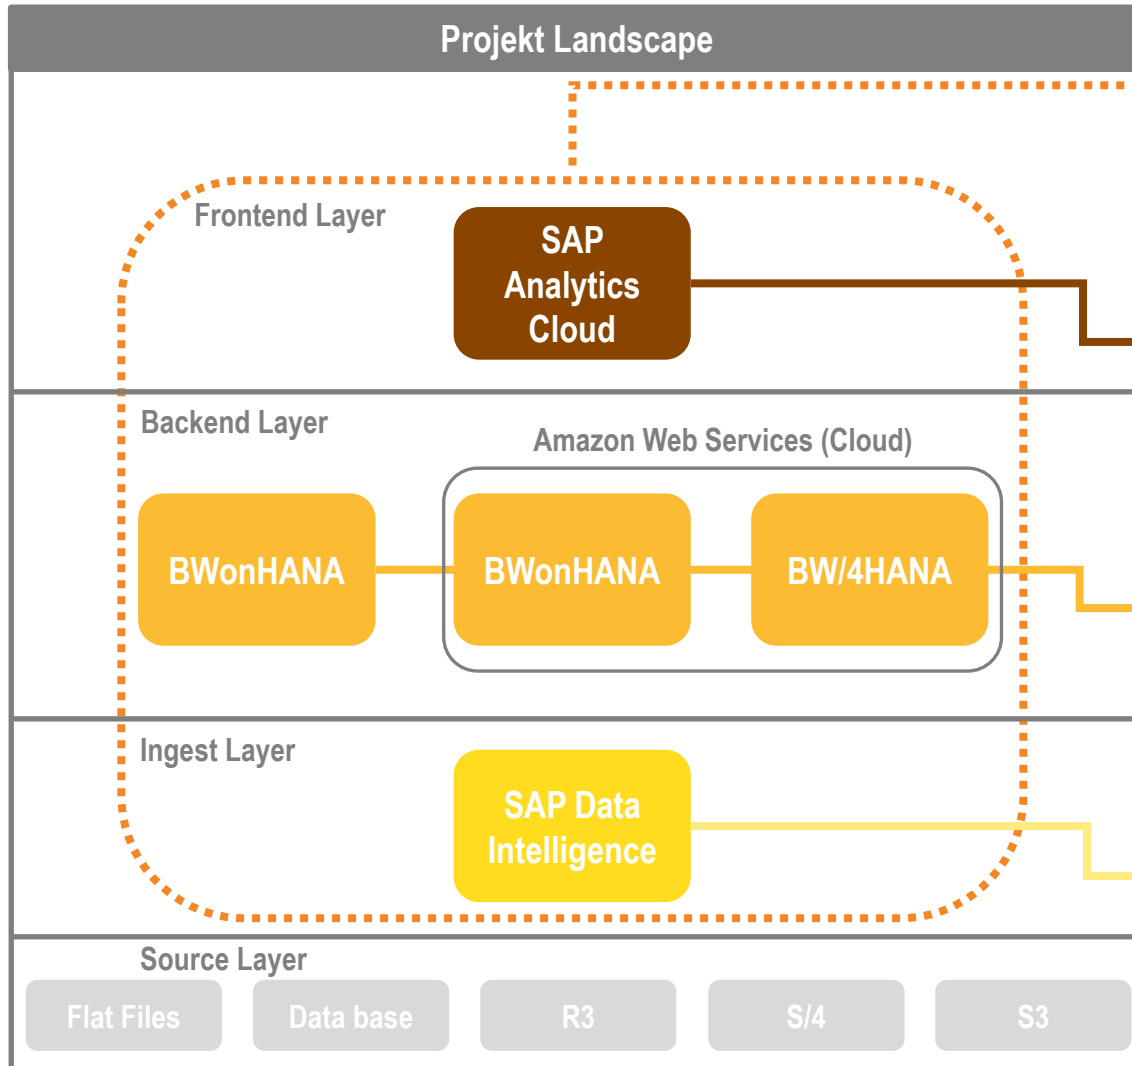

# Project Landscape and Challenges

Agile Coaching

Security

Strategy

Visualization

Data Warehousing

Ingest Frameworks

## Development Visualization:

- Application Support (Functionalities, POCs)
- Workshops
- Migrations (SAP BO → SAC)

## Development Ingest Frameworks:

- ETL (Pipelines, Ingestions, etc.)
- Smart Data Integration (SDI)
- Smart Data Access (SDA)

Duties Procon IT & Conet Hrvatska

### Development & Strategy Ingest Frameworks:

- ETL, Pipelining (Python)
- Data Catalogue (Governance)
- Machine Learning / Advanced Analytics Use Cases