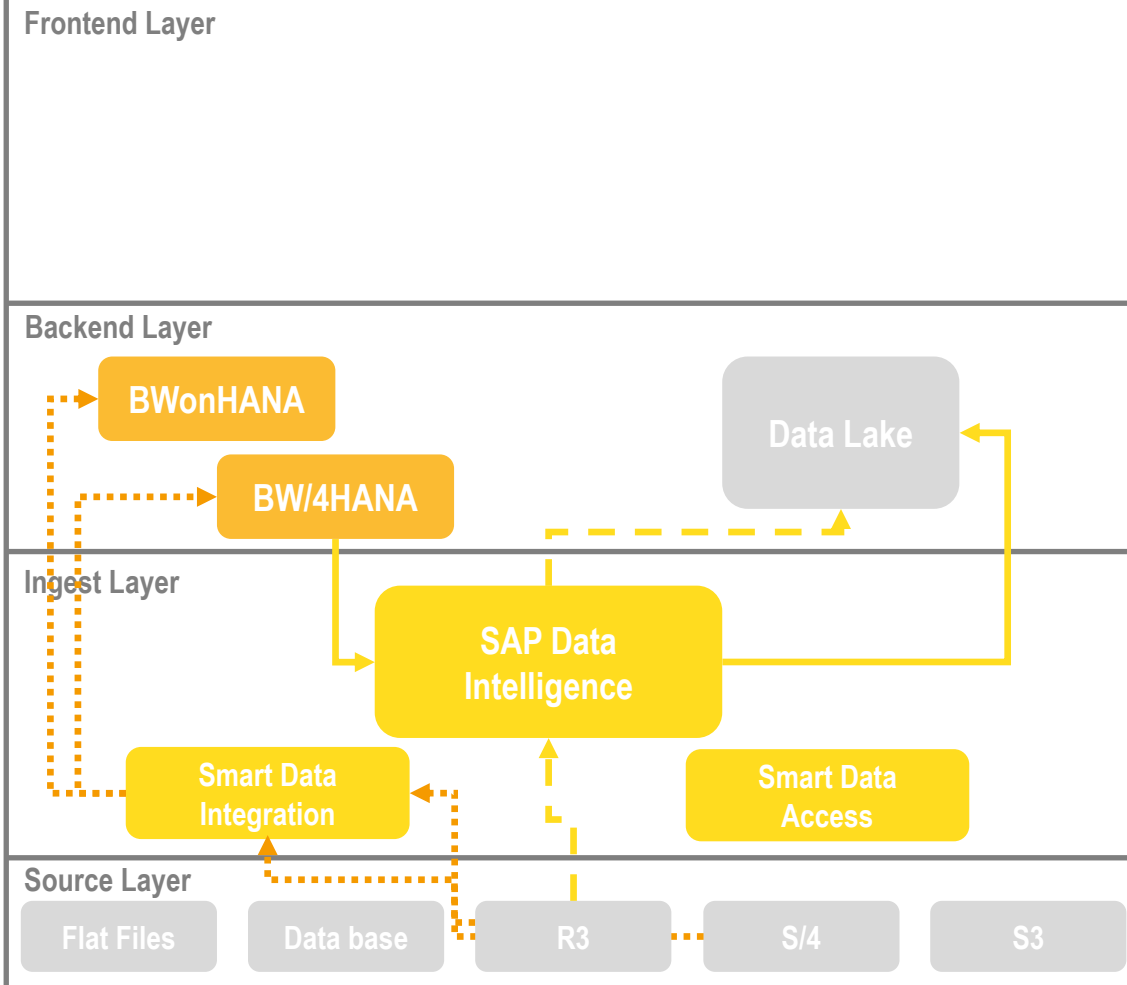

# Project Landscape and Challenges

Agile Coaching

Security

Strategy

Visualization

Data Warehousing

Ingest Frameworks

## Projekt Landscape

### Development & Strategy Ingest Frameworks:

- ETL, Pipelining (Python)
- Data Catalogue (Governance)
- Machine Learning / Advanced Analytics Use Cases